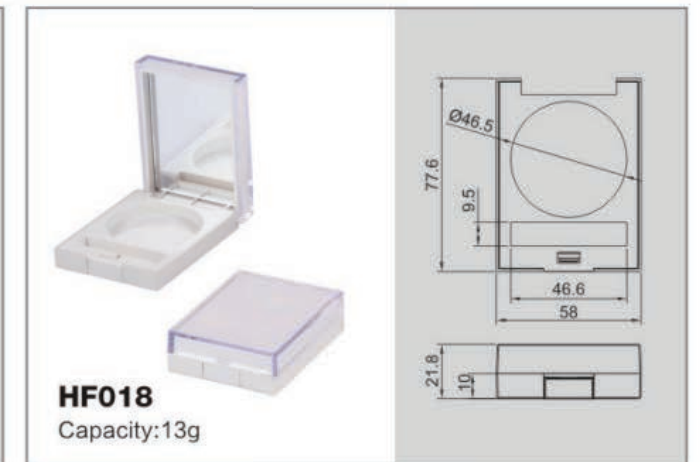

眼影/粉饼盒系列
EYE SHADOW
POWDER CAKE

HF SERIES