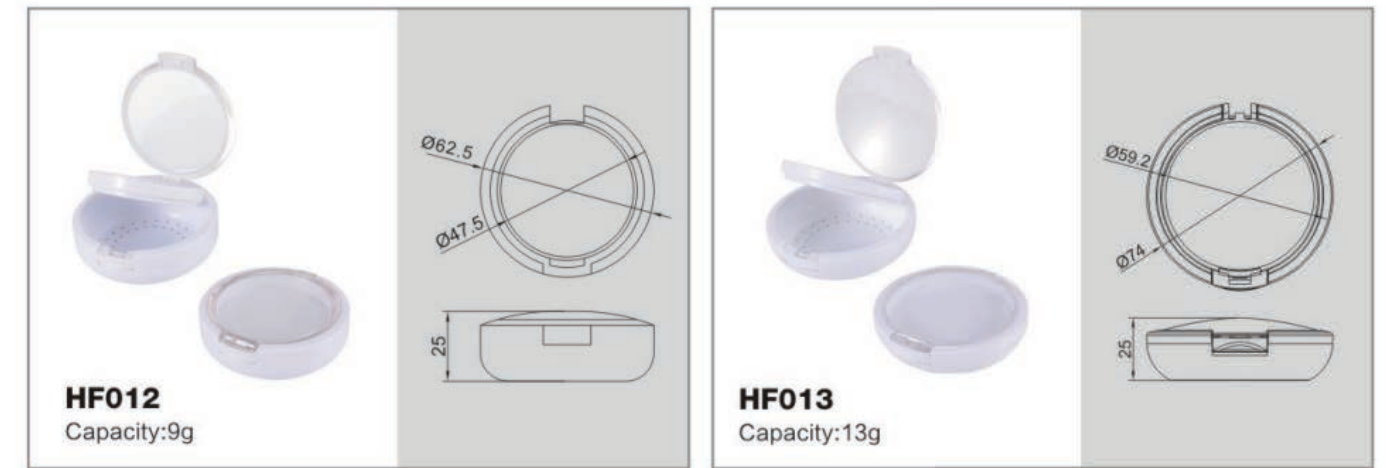

3001
规格/specifications: 33.4(D) × 143.2(H)mm
容量/capacity: 50ml

3003
规格/specifications: 38.4(D) × 102.1(H)mm
容量/capacity: 15ml

3003
规格/specifications: 38.5(D) × 130.5(H)mm
容量/capacity: 30ml

3004
规格/specifications: 27.8(D) × 134.5(H)mm
容量/capacity: 30ml

3004
规格/specifications: 27.5(D) × 133.5(H)mm
容量/capacity: 30ml

3005
规格/specifications: 139.7(H)mm
容量/capacity: 30ml

 **Airless Sets Series**
真空瓶系列

Aerosol Pump Bottles

气雾泵瓶系列

Spray pattern

Oil spray

Foam spray

Color selection

Sizing selection

200ml 300ml

500ml 700ml

Material selection

PE PP

眼影/粉饼盒系列
EYE SHADOW
POWDER CAKE

HF SERIES