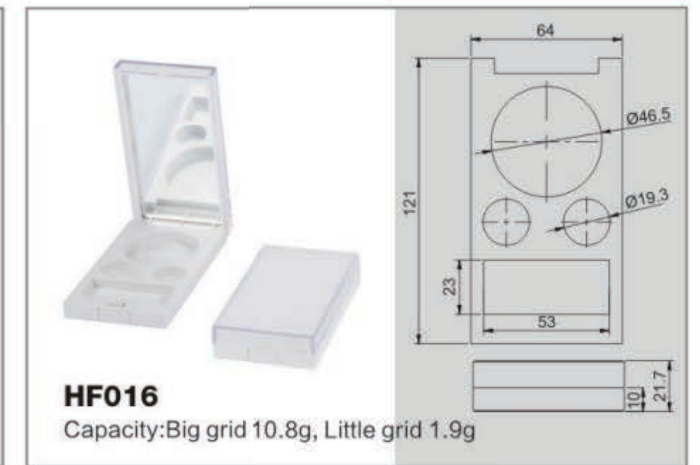

眼影/粉饼盒系列
EYE SHADOW
POWDER CAKE

HF SERIES