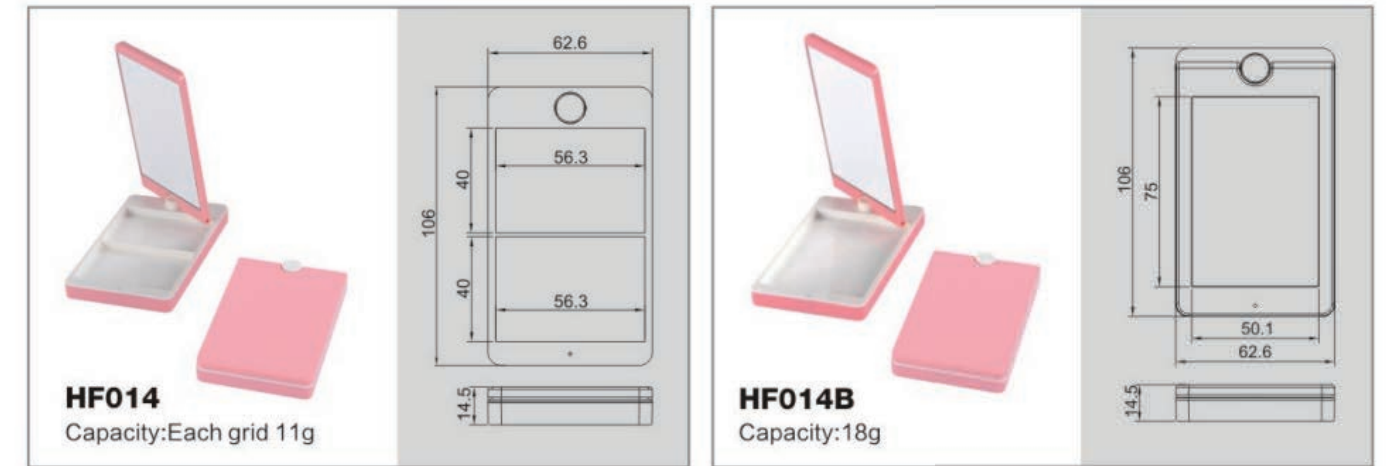

3001
规格/specifications: 33.4(D) × 143.2(H)mm
容量/capacity: 50ml

3003
规格/specifications: 38.4(D) × 102.1(H)mm
容量/capacity: 15ml

3003
规格/specifications: 38.5(D) × 130.5(H)mm
容量/capacity: 30ml

3004
规格/specifications: 27.8(D) × 134.5(H)mm
容量/capacity: 30ml

3004
规格/specifications: 27.5(D) × 133.5(H)mm
容量/capacity: 30ml

3005
规格/specifications: 139.7(H)mm
容量/capacity: 30ml

 **Airless Sets Series**
真空瓶系列

Aerosol Pump Bottles

气雾泵瓶系列

Spray pattern

Oil spray

Foam spray

Color selection

Sizing selection

200ml 300ml

500ml 700ml

Material selection

PE PP

眼影/粉饼盒系列
EYE SHADOW
POWDER CAKE

HF SERIES