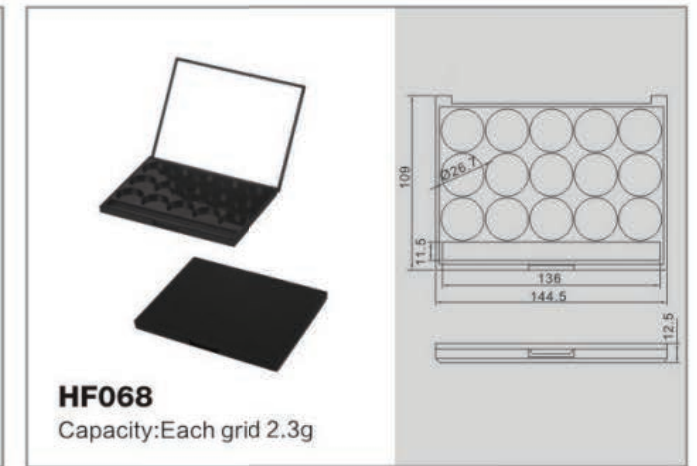

3004
规格/specifications: 27.5(D) × 133.5(H)mm
容量/capacity: 30ml

3005
规格/specifications: 139.7(H)mm
容量/capacity: 30ml

 **Airless Sets Series**
真空瓶系列

Aerosol Pump Bottles

气雾泵瓶系列

Spray pattern

Oil spray

Foam spray

HF SERIES

HF SERIES

HF SERIES

HF SERIES

HF SERIES

HF SERIES

HF076
Capacity: Each grid 1.7g

HF077
Capacity: Each grid 0.8g

HF087A
Capacity: 11.5g

HF087B
Capacity: 11.5g

HF072
Capacity: Each grid 2g

HF073
Capacity: Big grid 7.3, Little grid 1.4

HF092
Capacity: Each grid 1.3g

HF092A
Capacity: Each grid 1.3g

HF074
Capacity: Each grid 1.8g