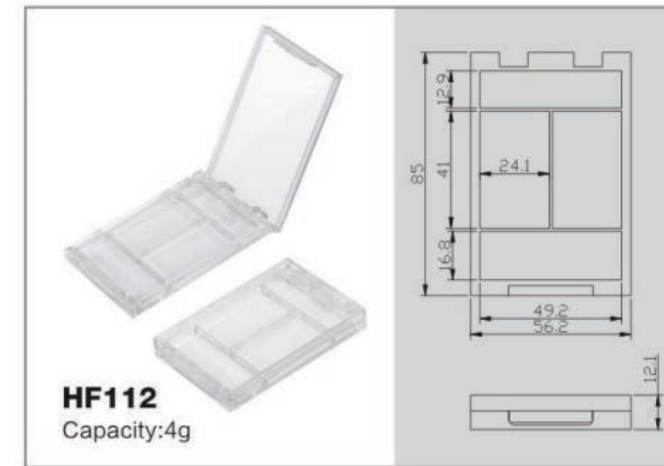

3001
规格/specifications: 33.4(D) × 143.2(H)mm
容量/capacity: 50ml

3003
规格/specifications: 38.4(D) × 102.1(H)mm
容量/capacity: 15ml

3003
规格/specifications: 38.5(D) × 130.5(H)mm
容量/capacity: 30ml

3004
规格/specifications: 27.8(D) × 134.5(H)mm
容量/capacity: 30ml

HF087A
Capacity: 11.5g

HF087B
Capacity: 11.5g

HF072
Capacity: Each grid 2g

HF073
Capacity: Big grid 7.3, Little grid 1.4

HF092
Capacity: Each grid 1.3g

HF092A
Capacity: Each grid 1.3g

HF074
Capacity: Each grid 1.8g

HF075
Capacity: Each grid 2g

HF094
Capacity: Each grid 4g

HF102
Capacity: 10.8g

HF SERIES

HF SERIES

HF SERIES

HF SERIES

HF SERIES