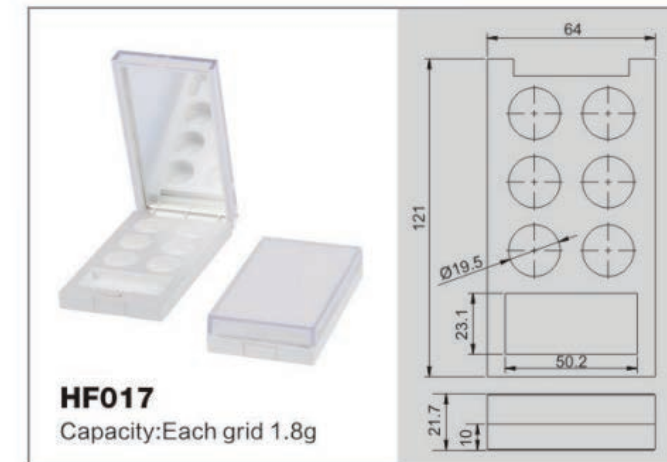

眼影/粉饼盒系列
EYE SHADOW
POWDER CAKE

HF SERIES