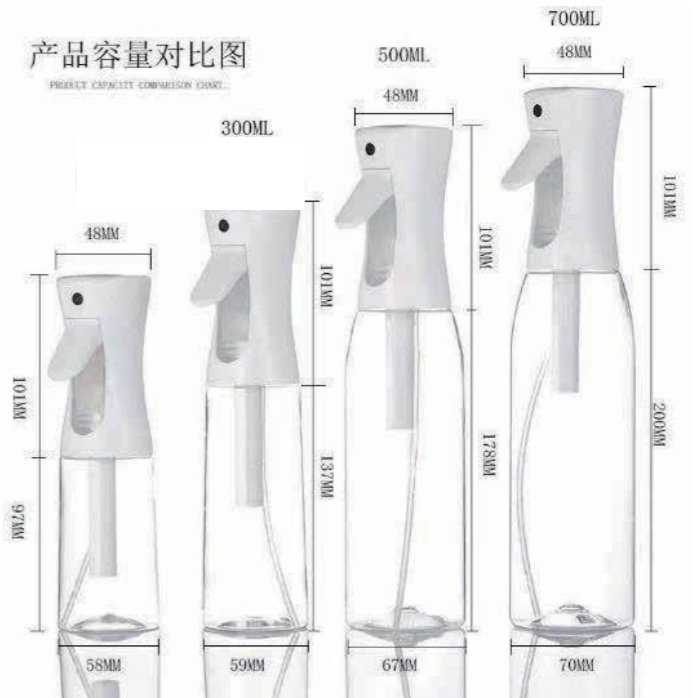

3001
规格/specifications: 33.4(D) × 143.2(H)mm
容量/capacity: 50ml

3003
规格/specifications: 38.4(D) × 102.1(H)mm
容量/capacity: 15ml

3003
规格/specifications: 38.5(D) × 130.5(H)mm
容量/capacity: 30ml

3004
规格/specifications: 27.8(D) × 134.5(H)mm
容量/capacity: 30ml

3004
规格/specifications: 27.5(D) × 133.5(H)mm
容量/capacity: 30ml

3005
规格/specifications: 139.7(H)mm
容量/capacity: 30ml

 **Airless Sets Series**
真空瓶系列

Aerosol Pump Bottles

气雾泵瓶系列

Spray pattern

Oil spray

Foam spray

Color selection

Sizing selection

200ml 300ml

500ml 700ml

Material selection

PE PP

眼影/粉饼盒系列
EYE SHADOW
POWDER CAKE

HF SERIES