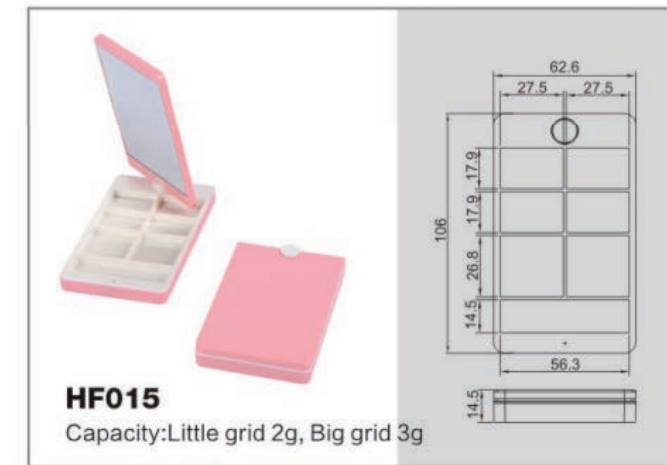

眼影/粉饼盒系列
EYE SHADOW
POWDER CAKE

HF SERIES