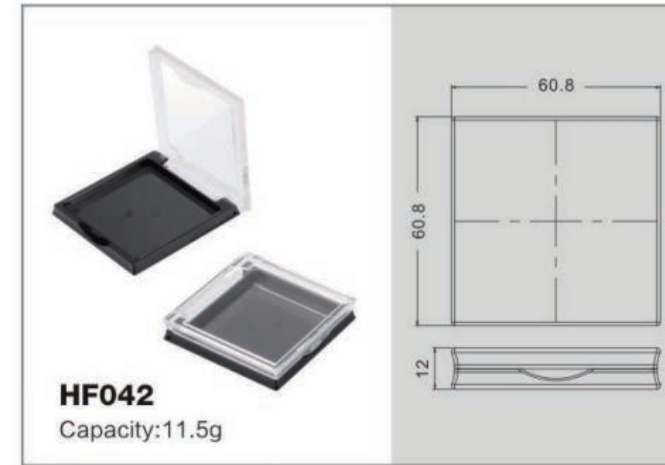

3001
规格/specifications: 33.4(D) × 143.2(H)mm
容量/capacity: 50ml

3003
规格/specifications: 38.4(D) × 102.1(H)mm
容量/capacity: 15ml

3003
规格/specifications: 38.5(D) × 130.5(H)mm
容量/capacity: 30ml

3004
规格/specifications: 27.8(D) × 134.5(H)mm
容量/capacity: 30ml

3004
规格/specifications: 27.5(D) × 133.5(H)mm
容量/capacity: 30ml

3005
规格/specifications: 139.7(H)mm
容量/capacity: 30ml

 **Airless Sets Series**
真空瓶系列

Aerosol Pump Bottles

气雾泵瓶系列

Spray pattern

Oil spray

Foam spray

HF SERIES

HF SERIES

HF SERIES

HF SERIES

HF SERIES

HF SERIES

HF076
Capacity: Each grid 1.7g

HF077
Capacity: Each grid 0.8g

HF087A
Capacity: 11.5g

HF087B
Capacity: 11.5g

HF072
Capacity: Each grid 2g

HF073
Capacity: Big grid 7.3, Little grid 1.4

HF092
Capacity: Each grid 1.3g

HF092A
Capacity: Each grid 1.3g

HF074
Capacity: Each grid 1.8g