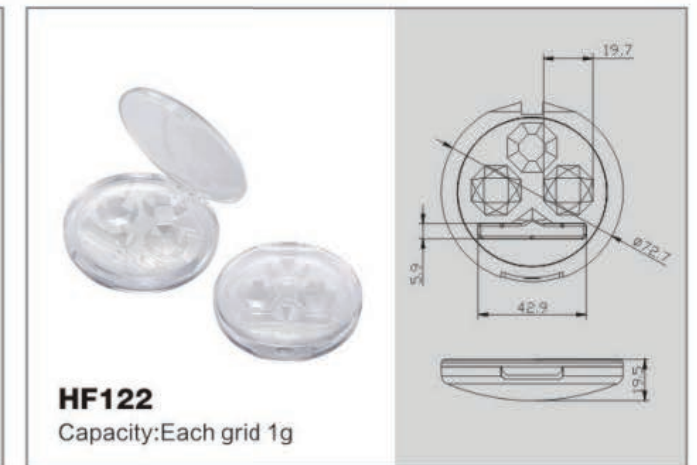

3004
规格/specifications: 27.5(D) × 133.5(H)mm
容量/capacity: 30ml

3005
规格/specifications: 139.7(H)mm
容量/capacity: 30ml

 **Airless Sets Series**
真空瓶系列

Aerosol Pump Bottles

气雾泵瓶系列

Spray pattern

Oil spray

Foam spray

HF087A
Capacity: 11.5g

HF087B
Capacity: 11.5g

HF072
Capacity: Each grid 2g

HF073
Capacity: Big grid 7.3, Little grid 1.4

HF092
Capacity: Each grid 1.3g

HF092A
Capacity: Each grid 1.3g

HF074
Capacity: Each grid 1.8g

HF075
Capacity: Each grid 2g

HF094
Capacity: Each grid 4g

HF102
Capacity: 10.8g

HF SERIES

HF SERIES

HF SERIES

HF SERIES

HF SERIES